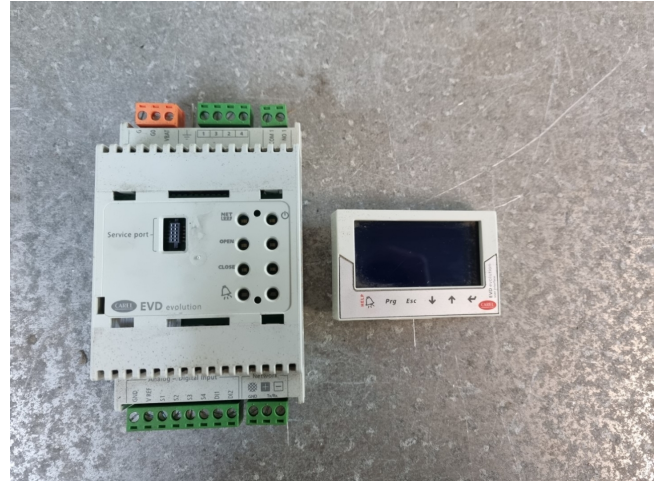

Carel EVD 0000 E20 + EVD IS00EN0

Specifications

Brand	Carel
Type	EVD 0000 E20 + EVD IS00EN0
Specification	Controller

Description

Used Carel EVD 0000 E20 + EVD IS00EN0

Used Carel controller no. EVD 0000 E20 + display no. EVD IS00EN0.